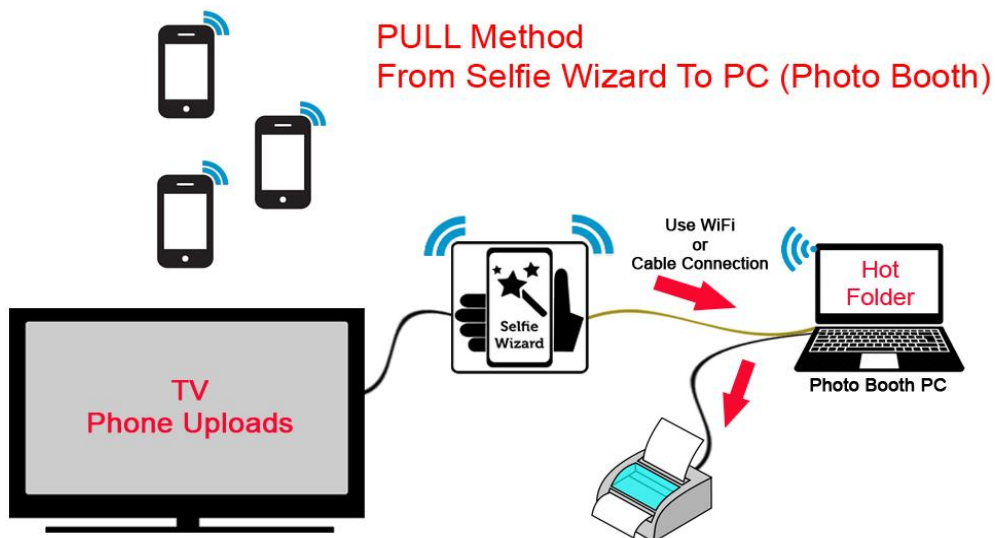

# Selfie Wizard

Hot Folder for Windows

1.8

**Note: This is a Time Limited Demo Version and will stop working 5 July 2019**

**What is this program:**

It's a small yet extremely flexible utility program for Windows 7/8/10 that allows you to share resources between the Selfie Wizard and a PC (Photo Booth)

Watch any folder of your choice (Hot Folder) for new images and then either

- a. Copy them to another location
- b. Print them to a printer of your choice

**The Selfie Wizard MUST be visible on the PC Network**

## PULL Method

- **Copy Photos from the Selfie Wizard to your PC**
- Print those photos automatically on your PC connected Printer
- Allow the use of any Windows supported printer that may not be directly compatible with the Selfie Wizard  
e.g. Mitsubishi D90
- Allow the use of other processing software and techniques from the PC

## PUSH Method

- **Copy photos from your PC (Photo Booth) to the Selfie Wizard**  
e.g. Photo booth images for TV Slideshow
- **Print Photos to a SW connected Printer**  
e.g. Act as a remote wireless print server