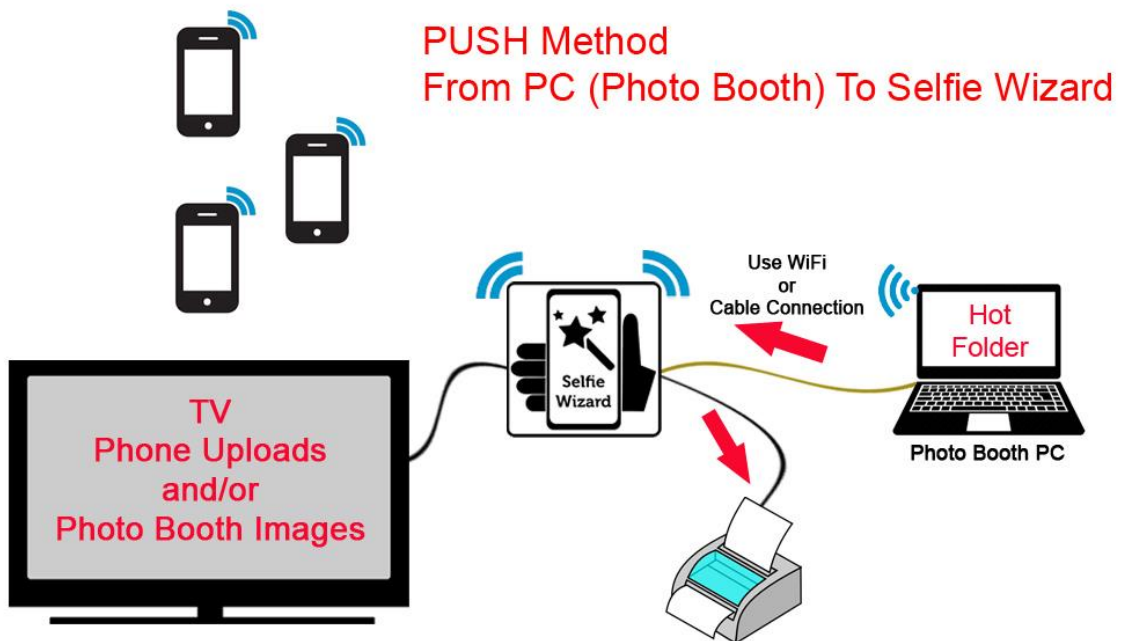

# Selfie Wizard

Hot Folder for Windows

1.8

**Note: This is a Time Limited Demo Version and will stop working 5 July 2019**

**What is this program:**

It's a small yet extremely flexible utility program for Windows 7/8/10 that allows you to share resources between the Selfie Wizard and a PC (Photo Booth)

Watch any folder of your choice (Hot Folder) for new images and then either

- a. Copy them to another location
- b. Print them to a printer of your choice

**The Selfie Wizard MUST be visible on the PC Network**

## PULL Method

- **Copy Photos from the Selfie Wizard to your PC**
- Print those photos automatically on your PC connected Printer
- Allow the use of any Windows supported printer that may not be directly compatible with the Selfie Wizard  
e.g. Mitsubishi D90
- Allow the use of other processing software and techniques from the PC

## PUSH Method

- **Copy photos from your PC (Photo Booth) to the Selfie Wizard**  
e.g. Photo booth images for TV Slideshow
- **Print Photos to a SW connected Printer**  
e.g. Act as a remote wireless print server