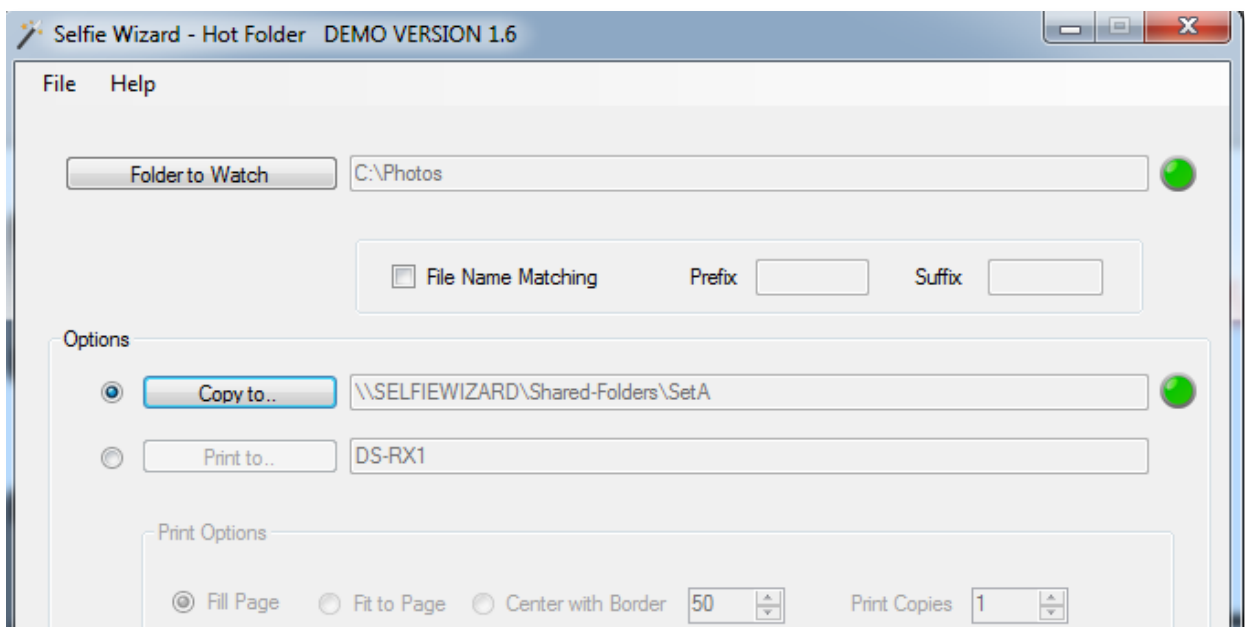

To display as a SlideShow - Copy to one of the Shared-Folder SetA – SetD