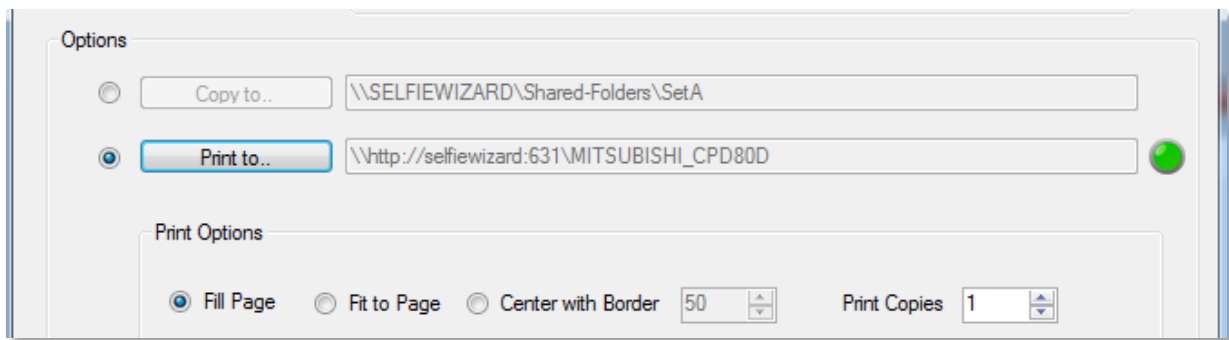

## PUSH Method

- **Copy photos from your PC (Photo Booth) to the Selfie Wizard**  
e.g. Photo booth images for TV Slideshow
- **Print Photos to a SW connected Printer**  
e.g. Act as a remote wireless print server

**To display as a SlideShow - Copy to one of the Shared-Folder SetA – SetD**

## To Print to the Selfie Wizard Printer

**Fill Page = Zoom to fill and crop image if required**

**Fit to Page = Print maximum size without cropping**

**Centre with Border = Full image with minimum border in pixels**