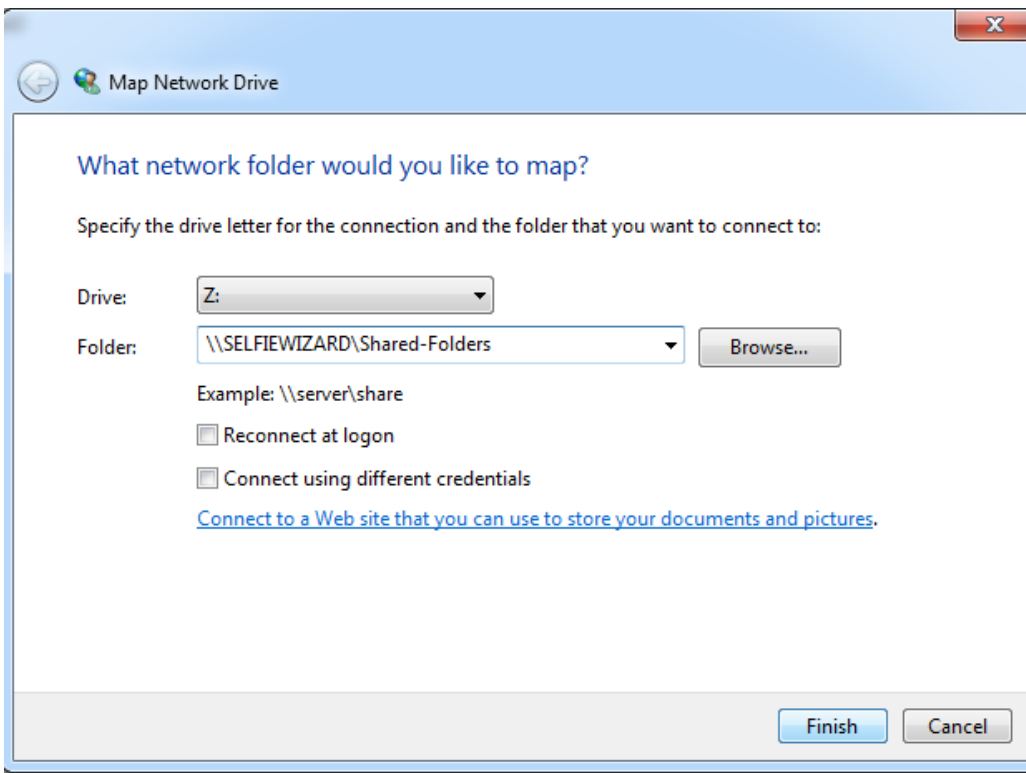

Networking from a Windows PC

If you are struggling to get your PC to show the Selfie Wizard in the networked locations.. try this:

1. Right-Click on 'Computer' and select 'Map Network Drive'

2. Enter the following for the Folder setting: