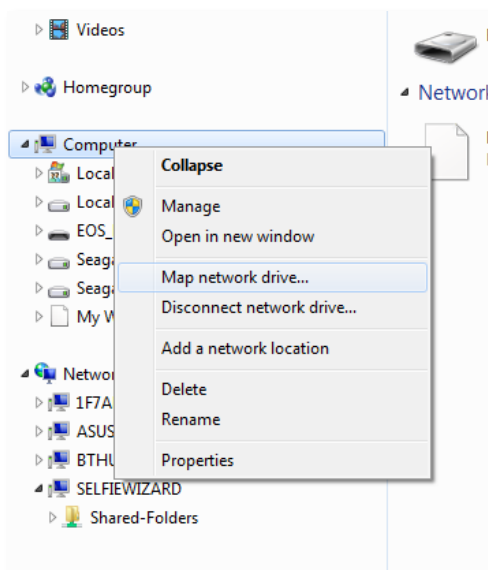

Networking from a Windows PC

If you are struggling to get your PC to show the Selfie Wizard in the networked locations.. try this:

1. Right-Click on 'Computer' and select 'Map Network Drive'

2. Enter the following for the Folder setting:

\\SELFIEWIZARD\\Shared-Folders

Then Click Finish

When prompted: Username: swiz Password: swiz

3. It should then add the Selfie Wizard in and make it accessible to you